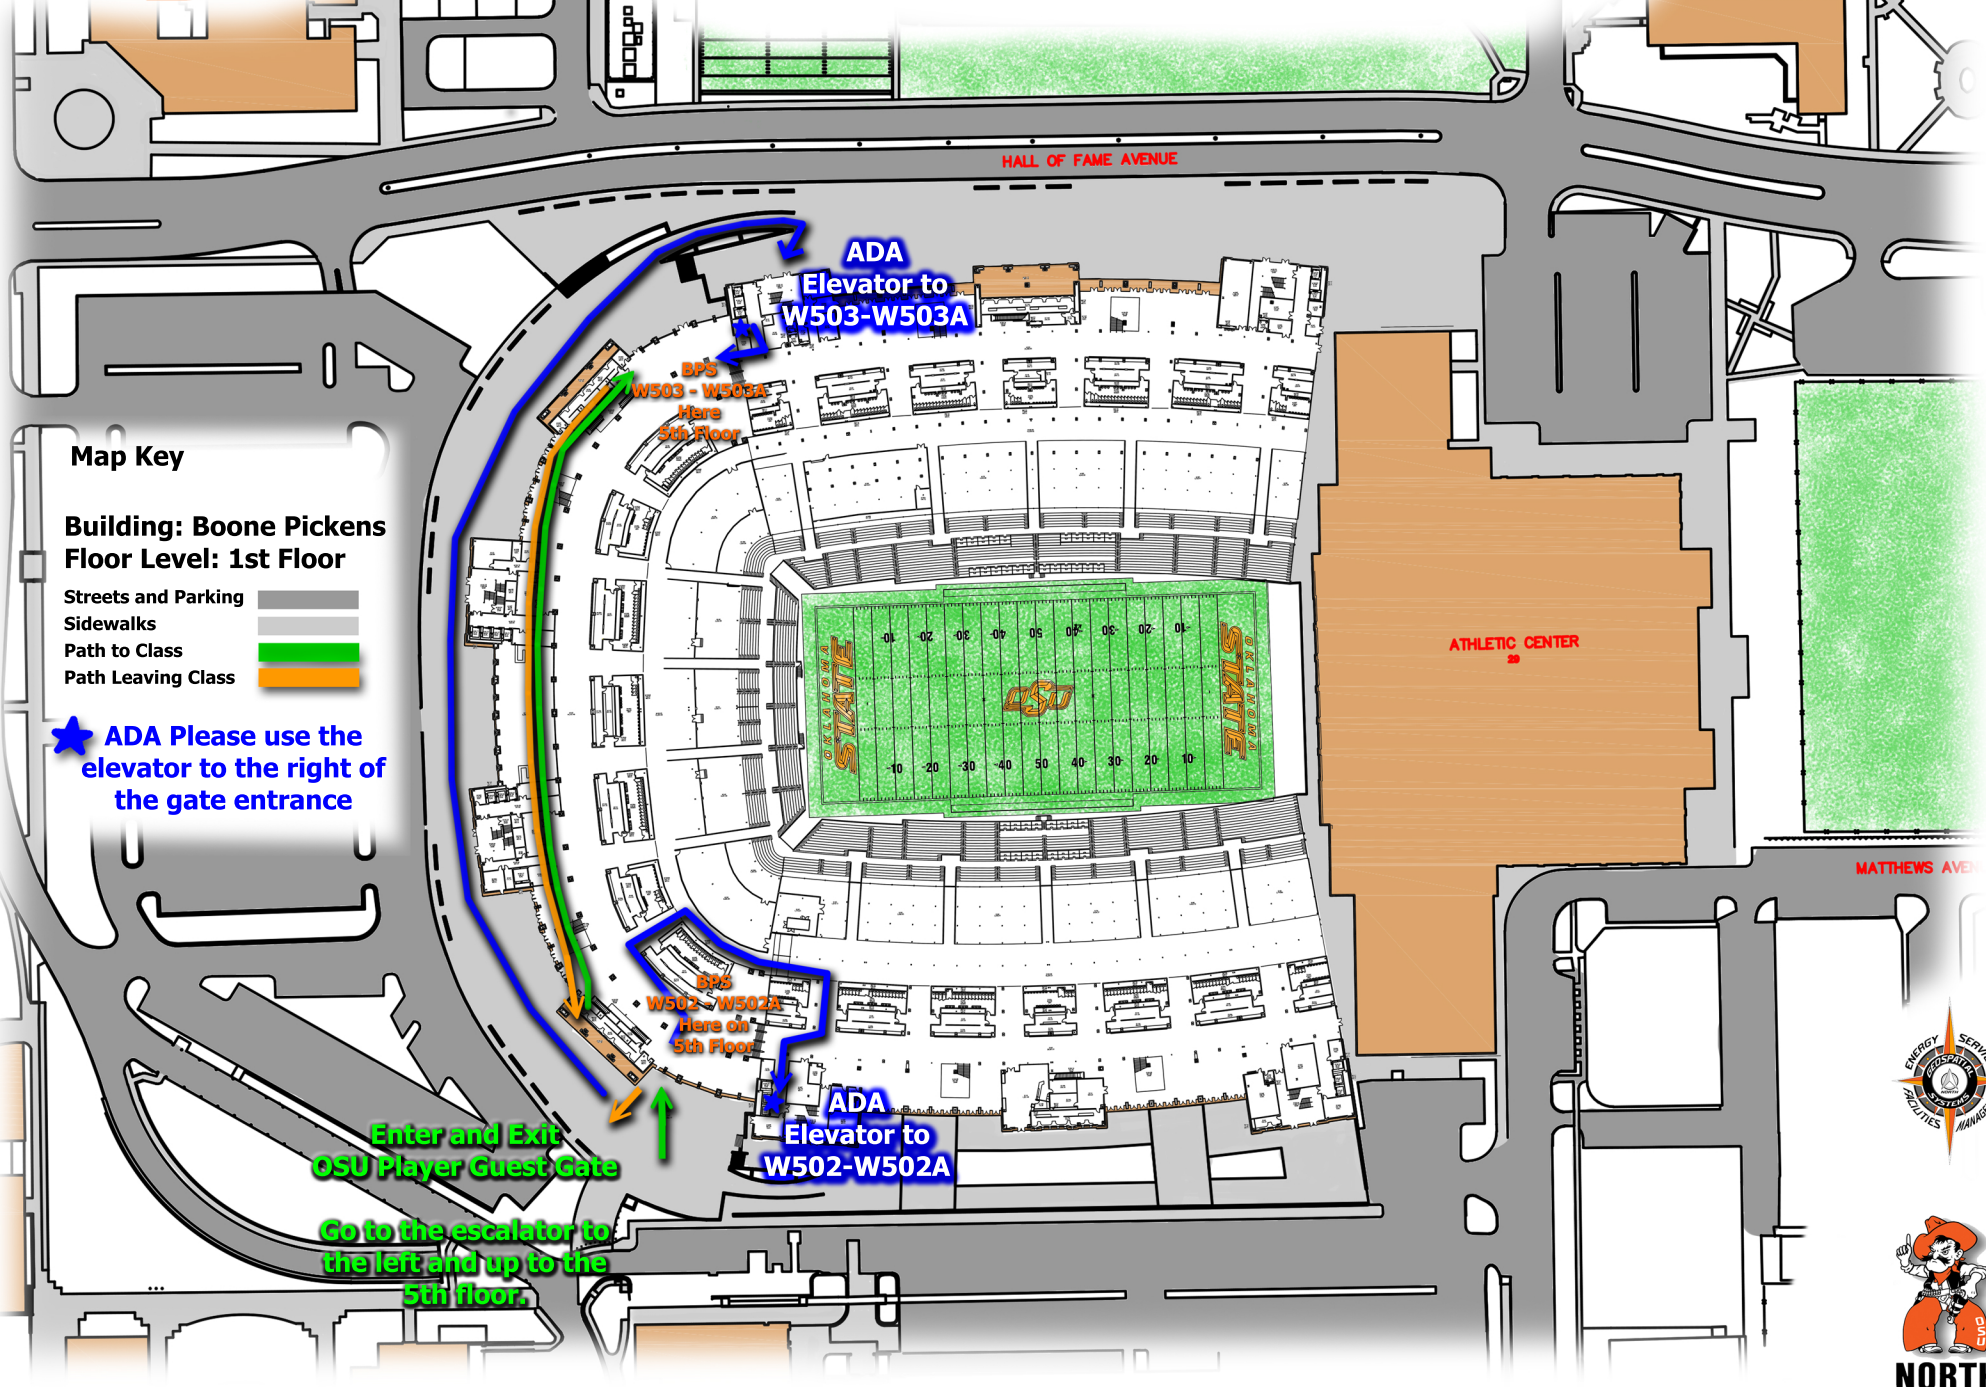

Boone Pickens Stadium Class Entrance

Map Key

Building: Boone Pickens
Floor Level: 1st Floor

- Streets and Parking
- Sidewalks
- Path to Class
- Path Leaving Class

★ **ADA Please use the elevator to the right of the gate entrance**

Enter and Exit OSU Player Guest Gate

Go to the escalator to the left and up to the 5th floor.

ADA Elevator to W503-W503A

BPS W503 - W503A Here on 5th Floor

BPS W502 - W502A Here on 5th Floor

ADA Elevator to W502-W502A

ATHLETIC CENTER

MATTHEWS AVENUE

HALL OF FAME AVENUE

NORTH