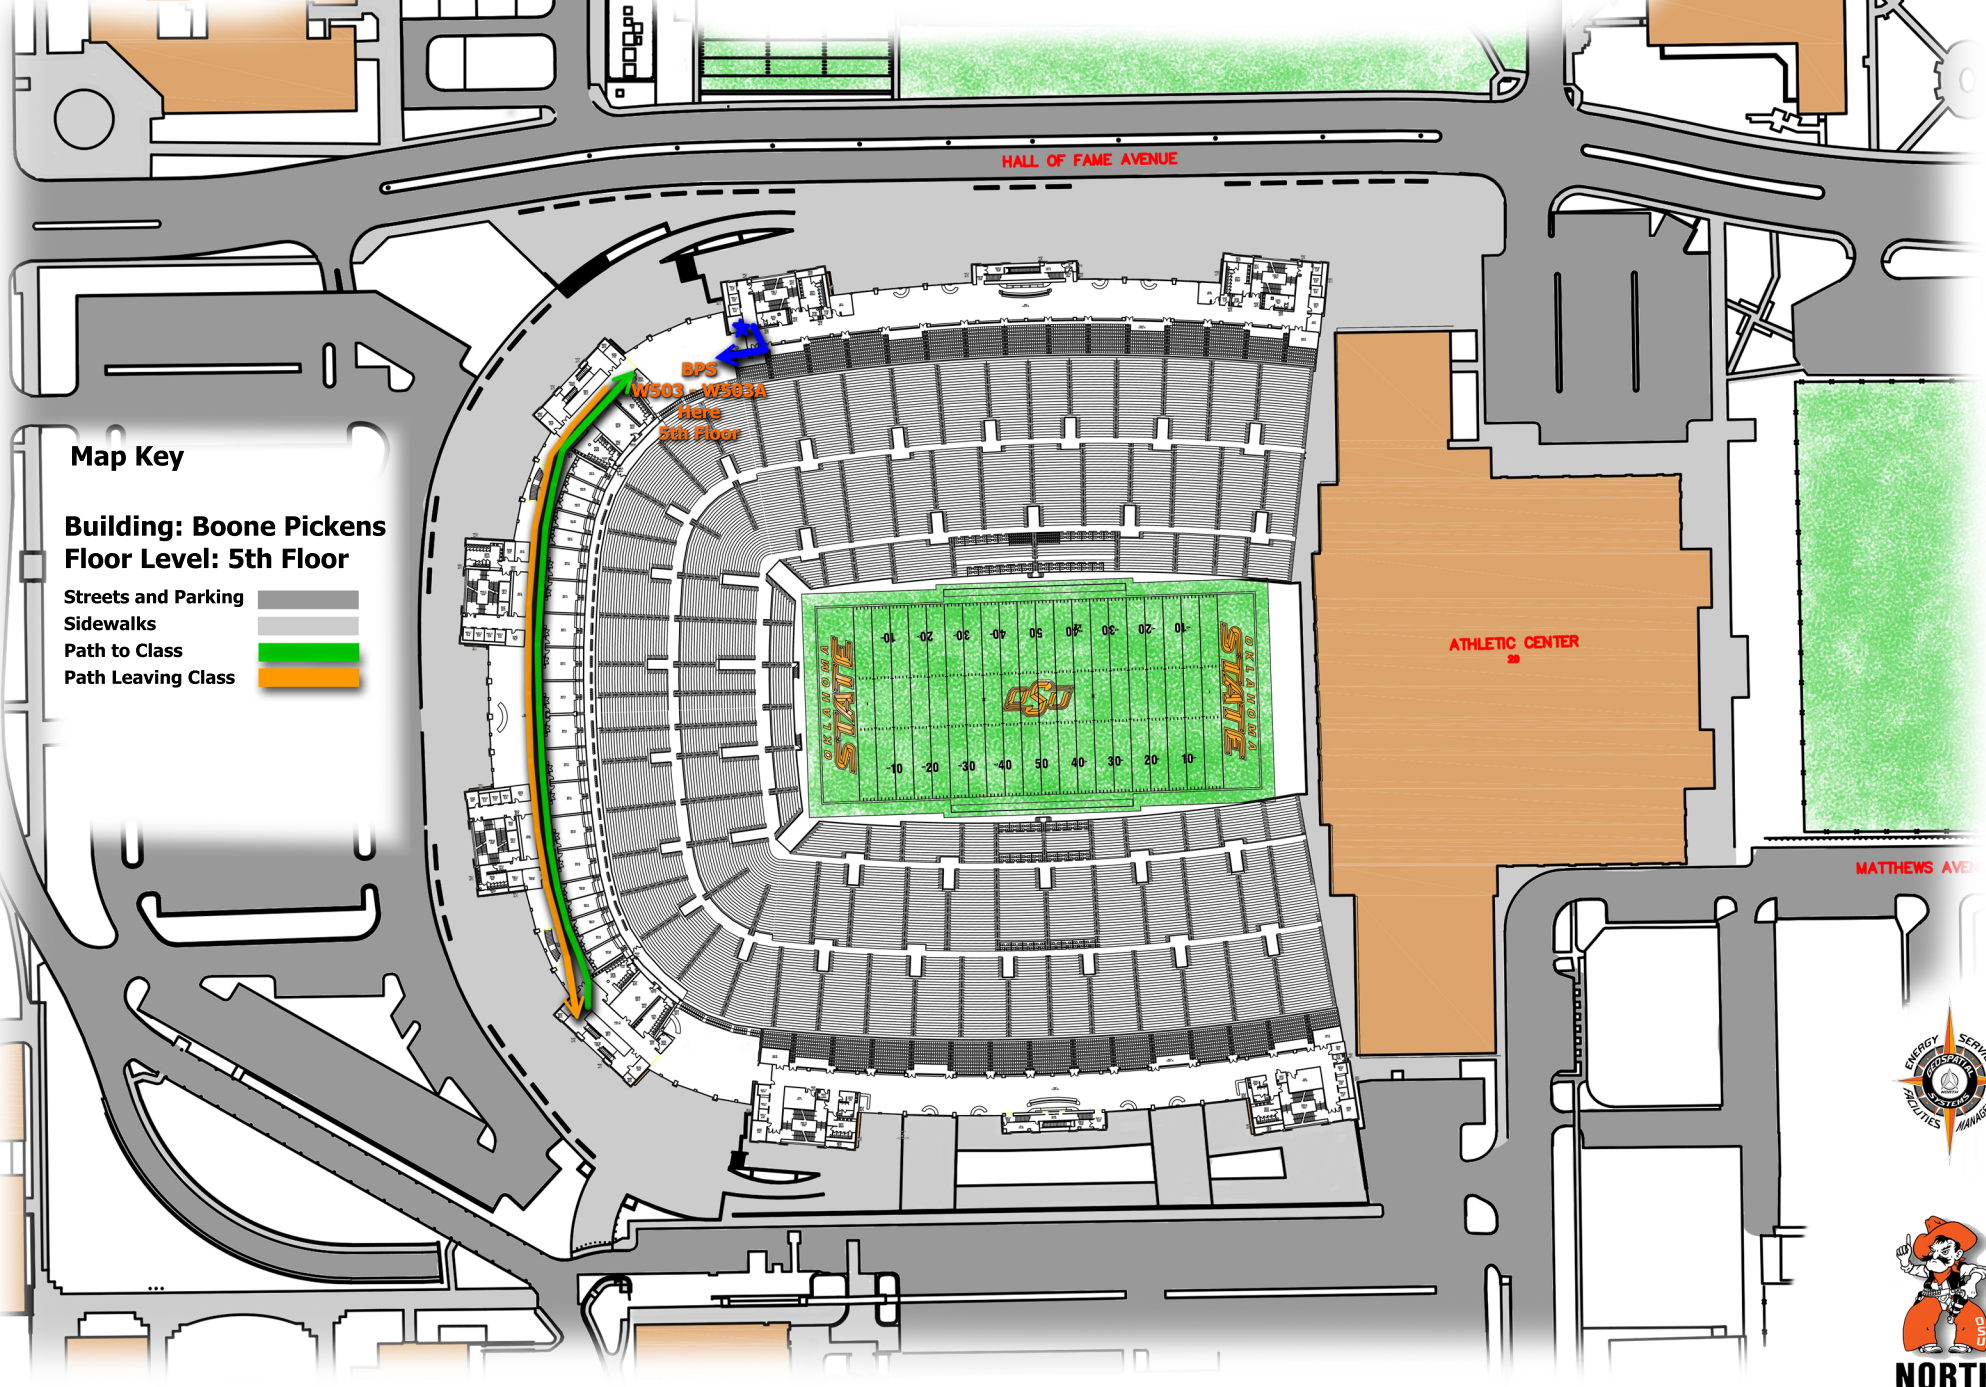

Boone Pickens Stadium W503 - W503A Class Entrance

Map Key

Building: Boone Pickens
Floor Level: 5th Floor

- Streets and Parking 
- Sidewalks 
- Path to Class 
- Path Leaving Class 

MATTHEWS AVENUE

ATHLETIC CENTER

HALL OF FAME AVENUE

NORTH