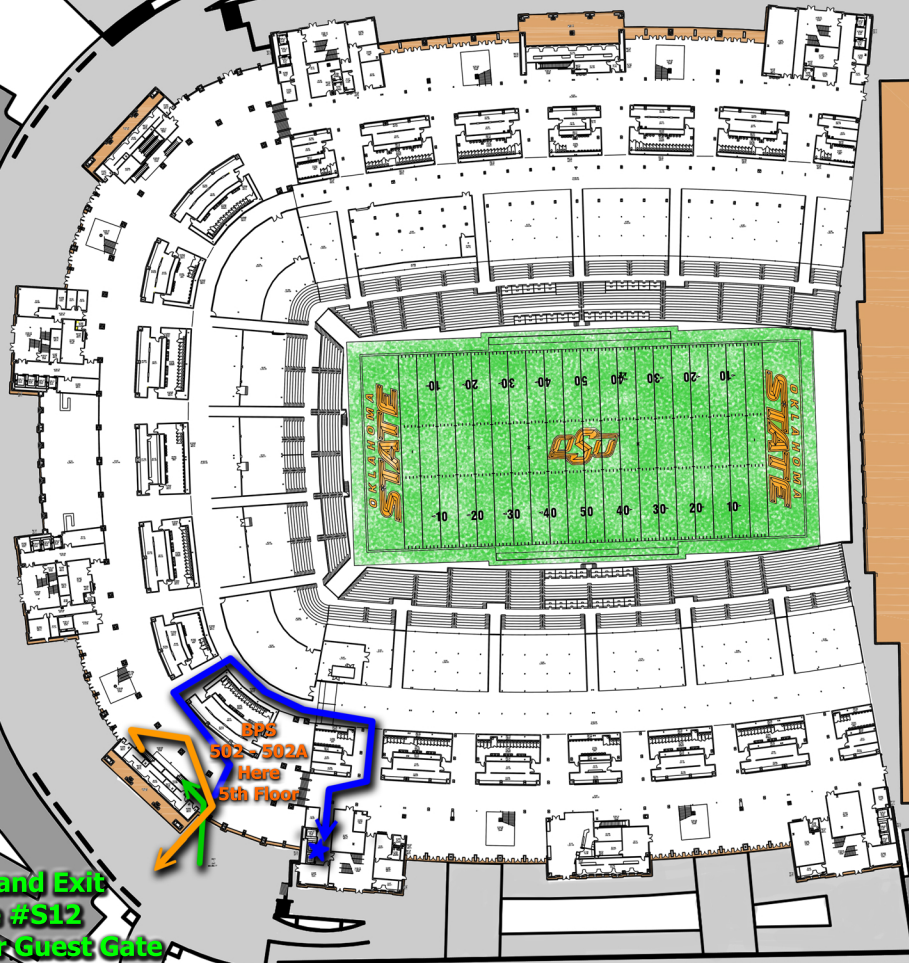

Boone Pickens Stadium 502 -502A Class Location

HALL OF FAME AVENUE

Map Key

Building: Boone Pickens
Floor Level: 1st Floor

- Streets and Parking 
- Sidewalks 
- Path to Class 
- Path Leaving Class 

★ ADA Please use the elevator to the right of the gate entrance

ATHLETIC CENTER

MATTHEWS AVENUE

SPS
502 -502A
Here
5th Floor

Enter and Exit
Gate #S12
OSU Player Guest Gate

Go to the escalator to
the left and up to the
5th floor.

NORTH