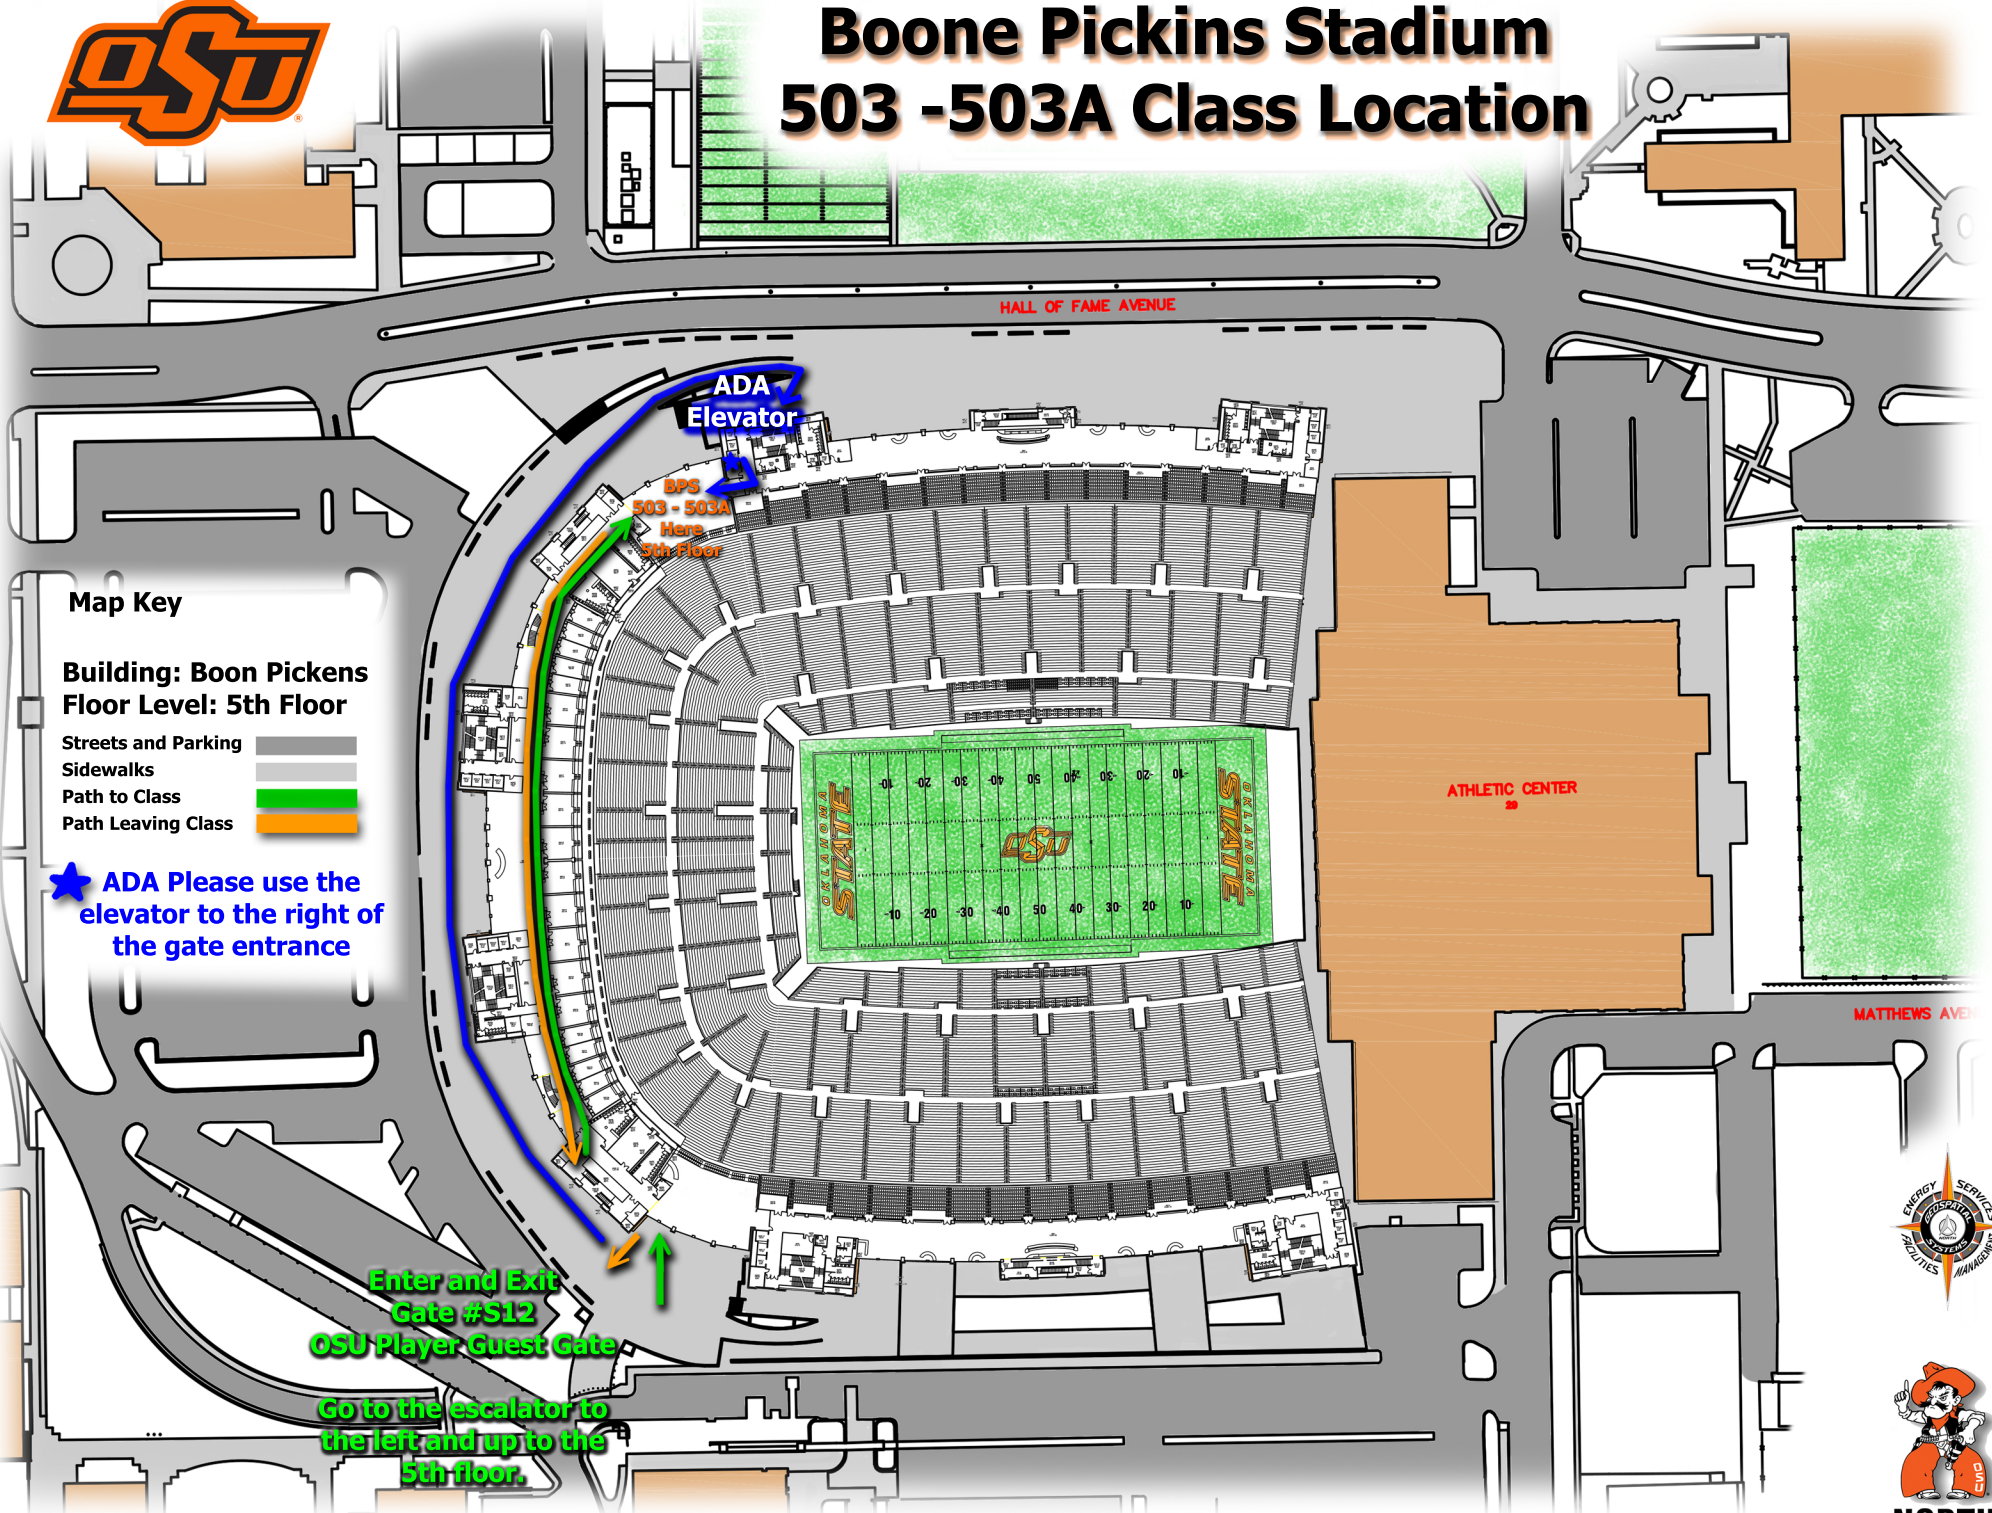

# Boone Pickins Stadium 503 -503A Class Location

### Map Key

Building: Boone Pickins  
Floor Level: 5th Floor

- Streets and Parking
- Sidewalks
- Path to Class
- Path Leaving Class

★ ADA Please use the elevator to the right of the gate entrance

Enter and Exit Gate #12  
OSU Player Guest Gate

Go to the escalator to the left and up to the 5th floor.

NORTH