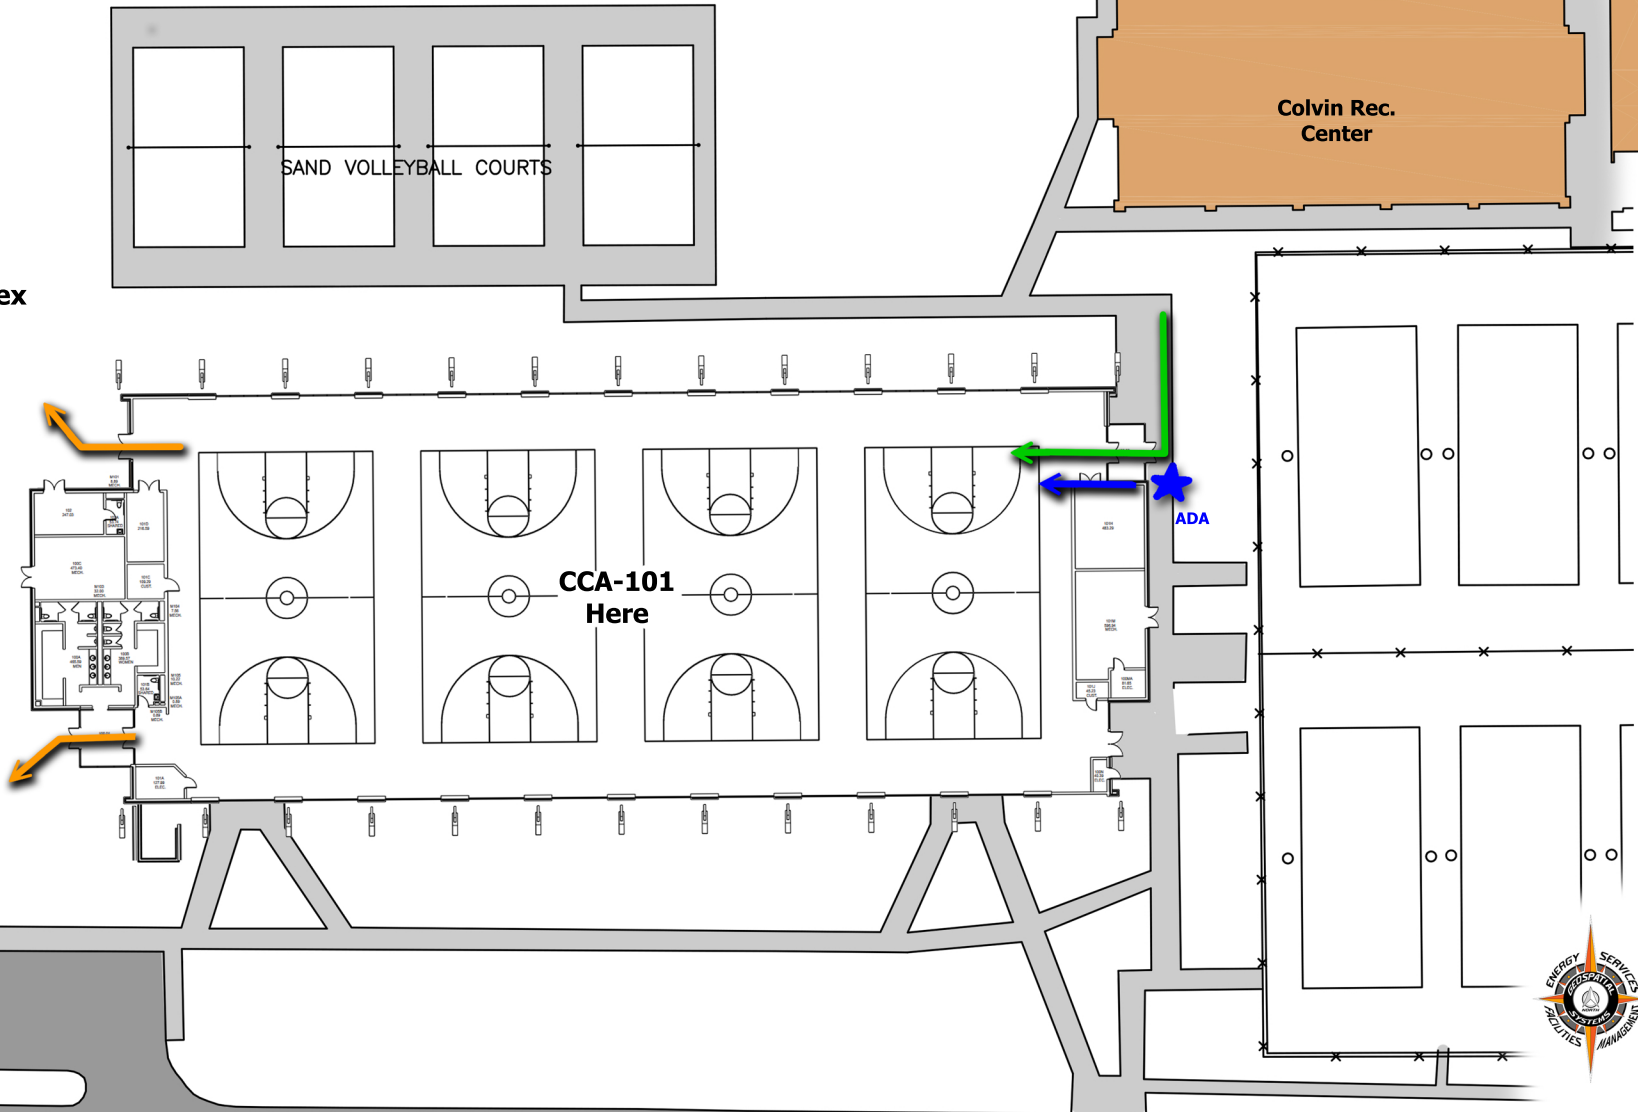

# Colvin Center Annex 101 Class Location

## Map Key

Building: Colvin Center Annex  
Floor Level: 1st Floor

- Streets and Parking
- Sidewalks
- Path to Class
- Path Leaving Class

**ADA Please use the entrance shown**

Overflow Parking  
Lot 082

Farm Road

**NORTH**