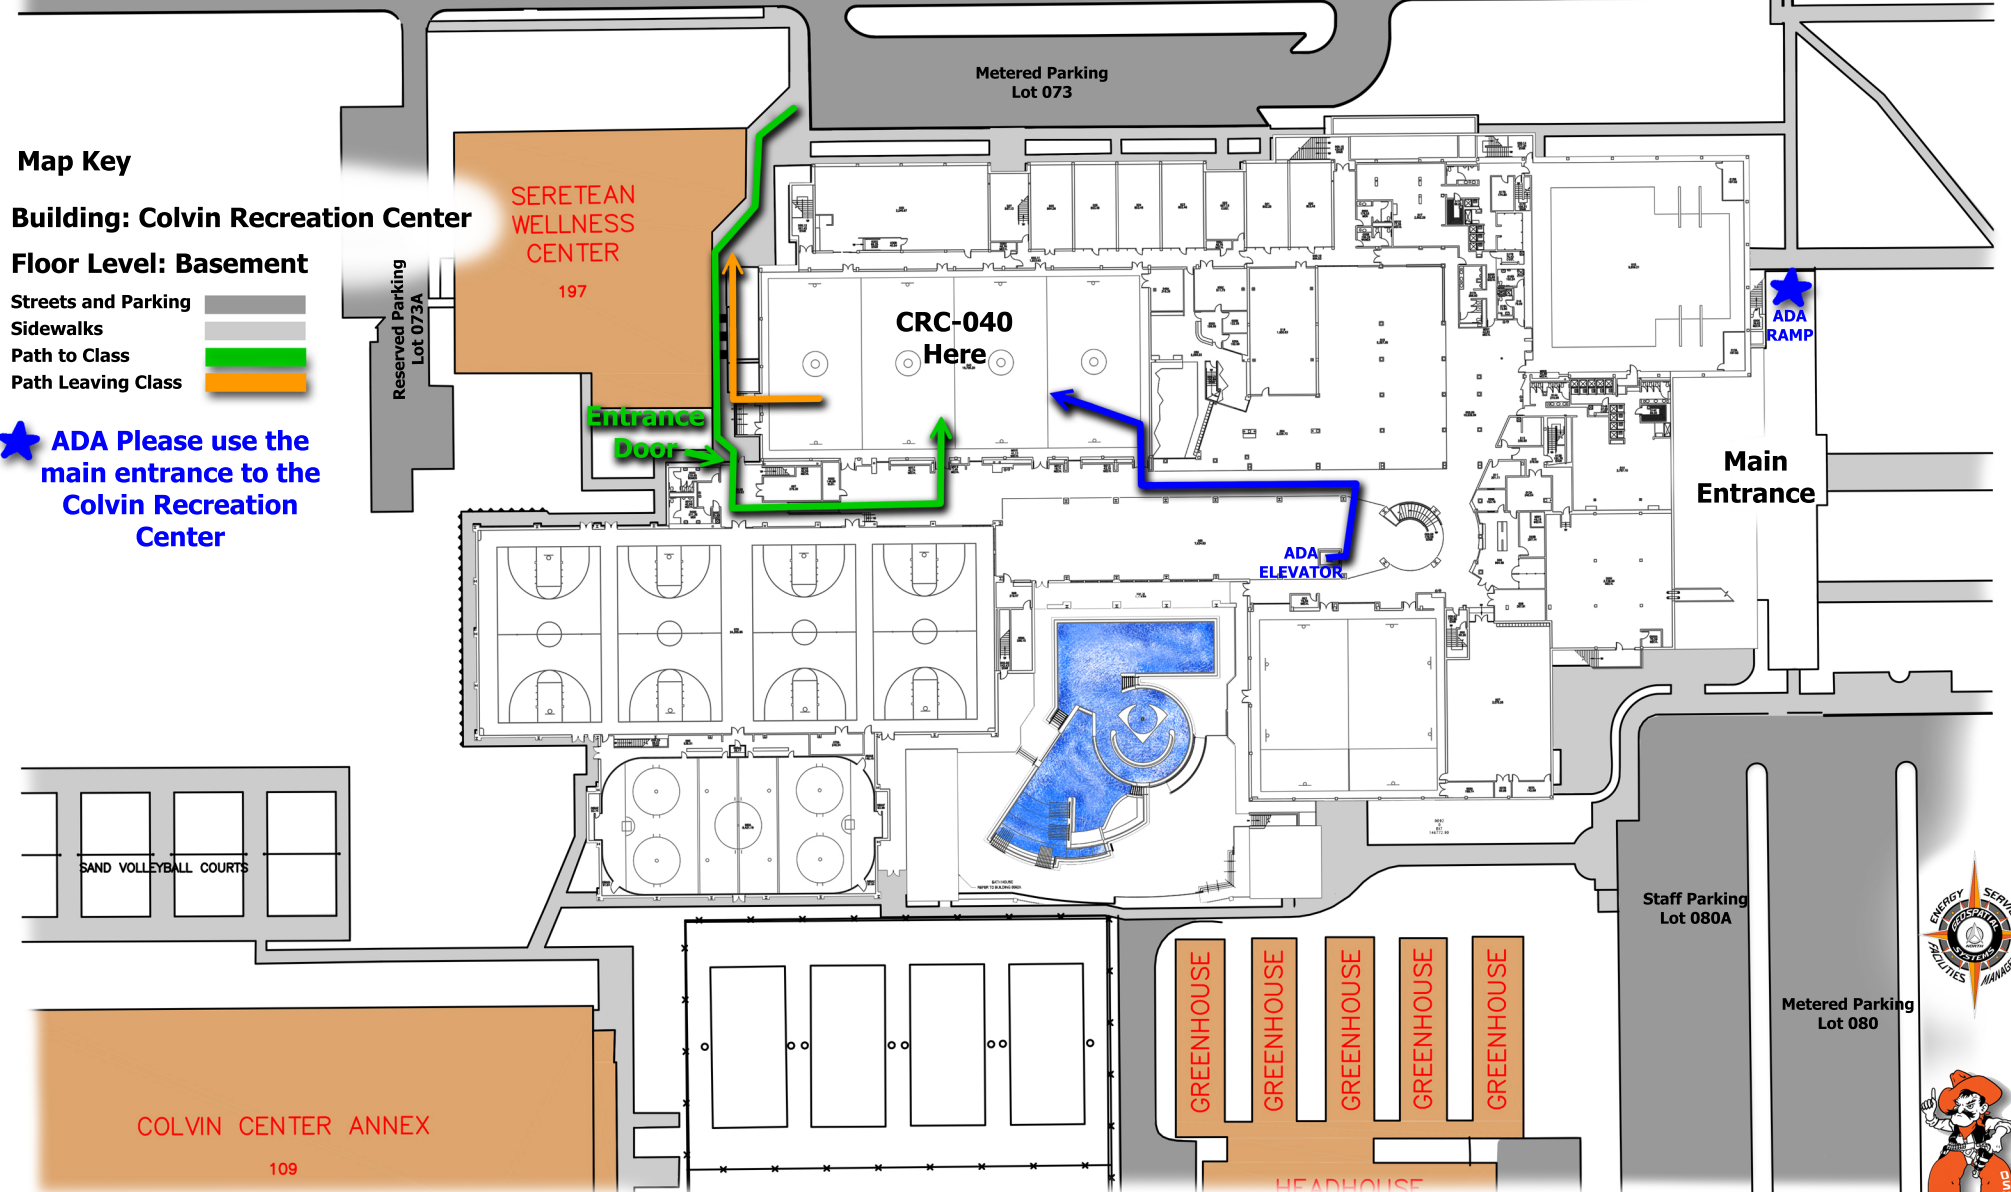

Colvin Center 040 Class Location

Resident Parking
Lot 074

Staff Parking
Lot 074A

Hall of Fame Rd.

Metered Parking
Lot 073

Map Key

Building: Colvin Recreation Center

Floor Level: Basement

- Streets and Parking
- Sidewalks
- Path to Class
- Path Leaving Class

★ ADA Please use the main entrance to the Colvin Recreation Center

NORTH