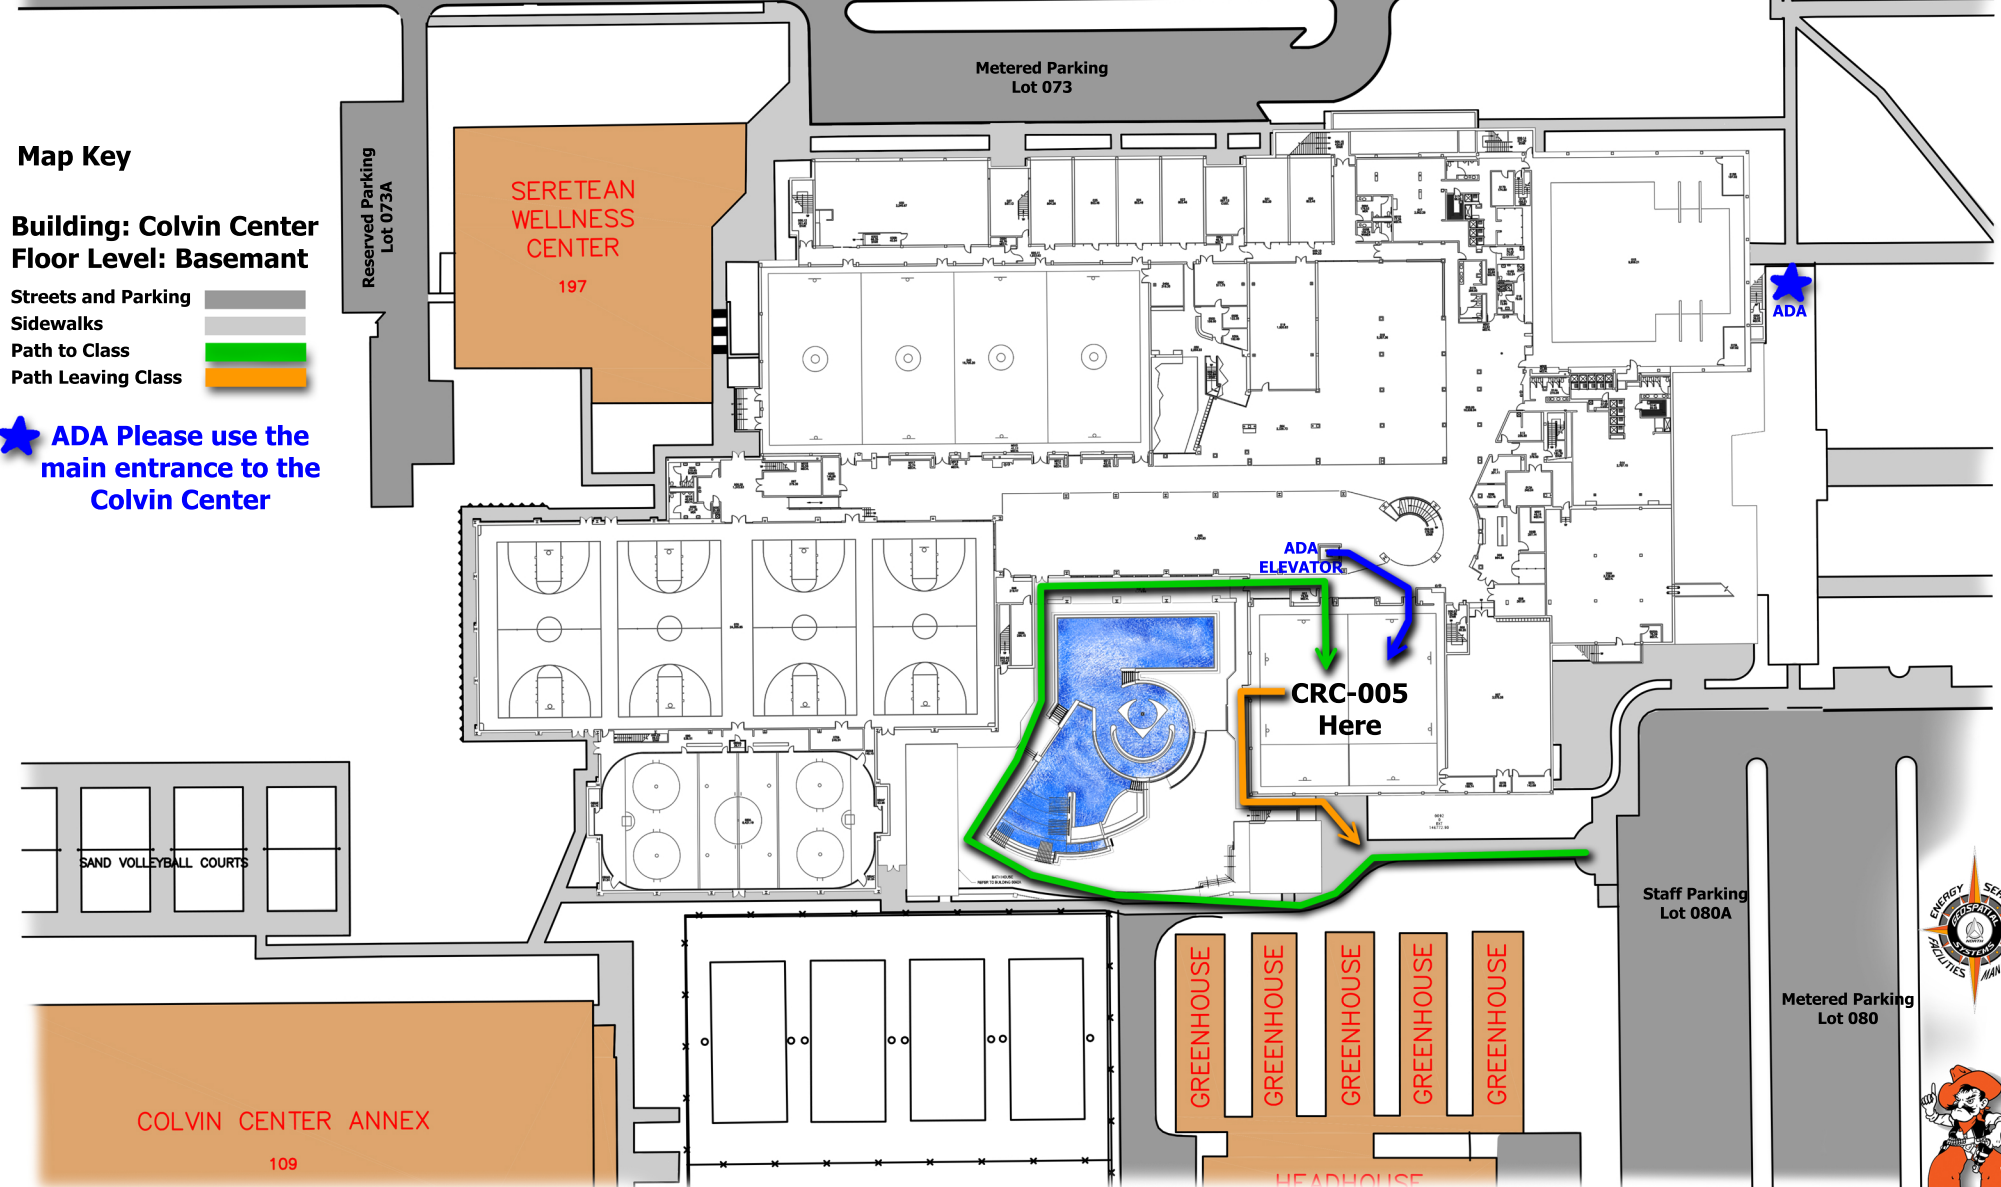

Colvin Center 005 Class Location

Resident Parking
Lot 074

Staff Parking
Lot 074A

Hall of Fame Rd.

Metered Parking
Lot 073

Map Key

Building: Colvin Center
Floor Level: Basemant

- Streets and Parking
- Sidewalks
- Path to Class
- Path Leaving Class

ADA Please use the main entrance to the Colvin Center

NORTH