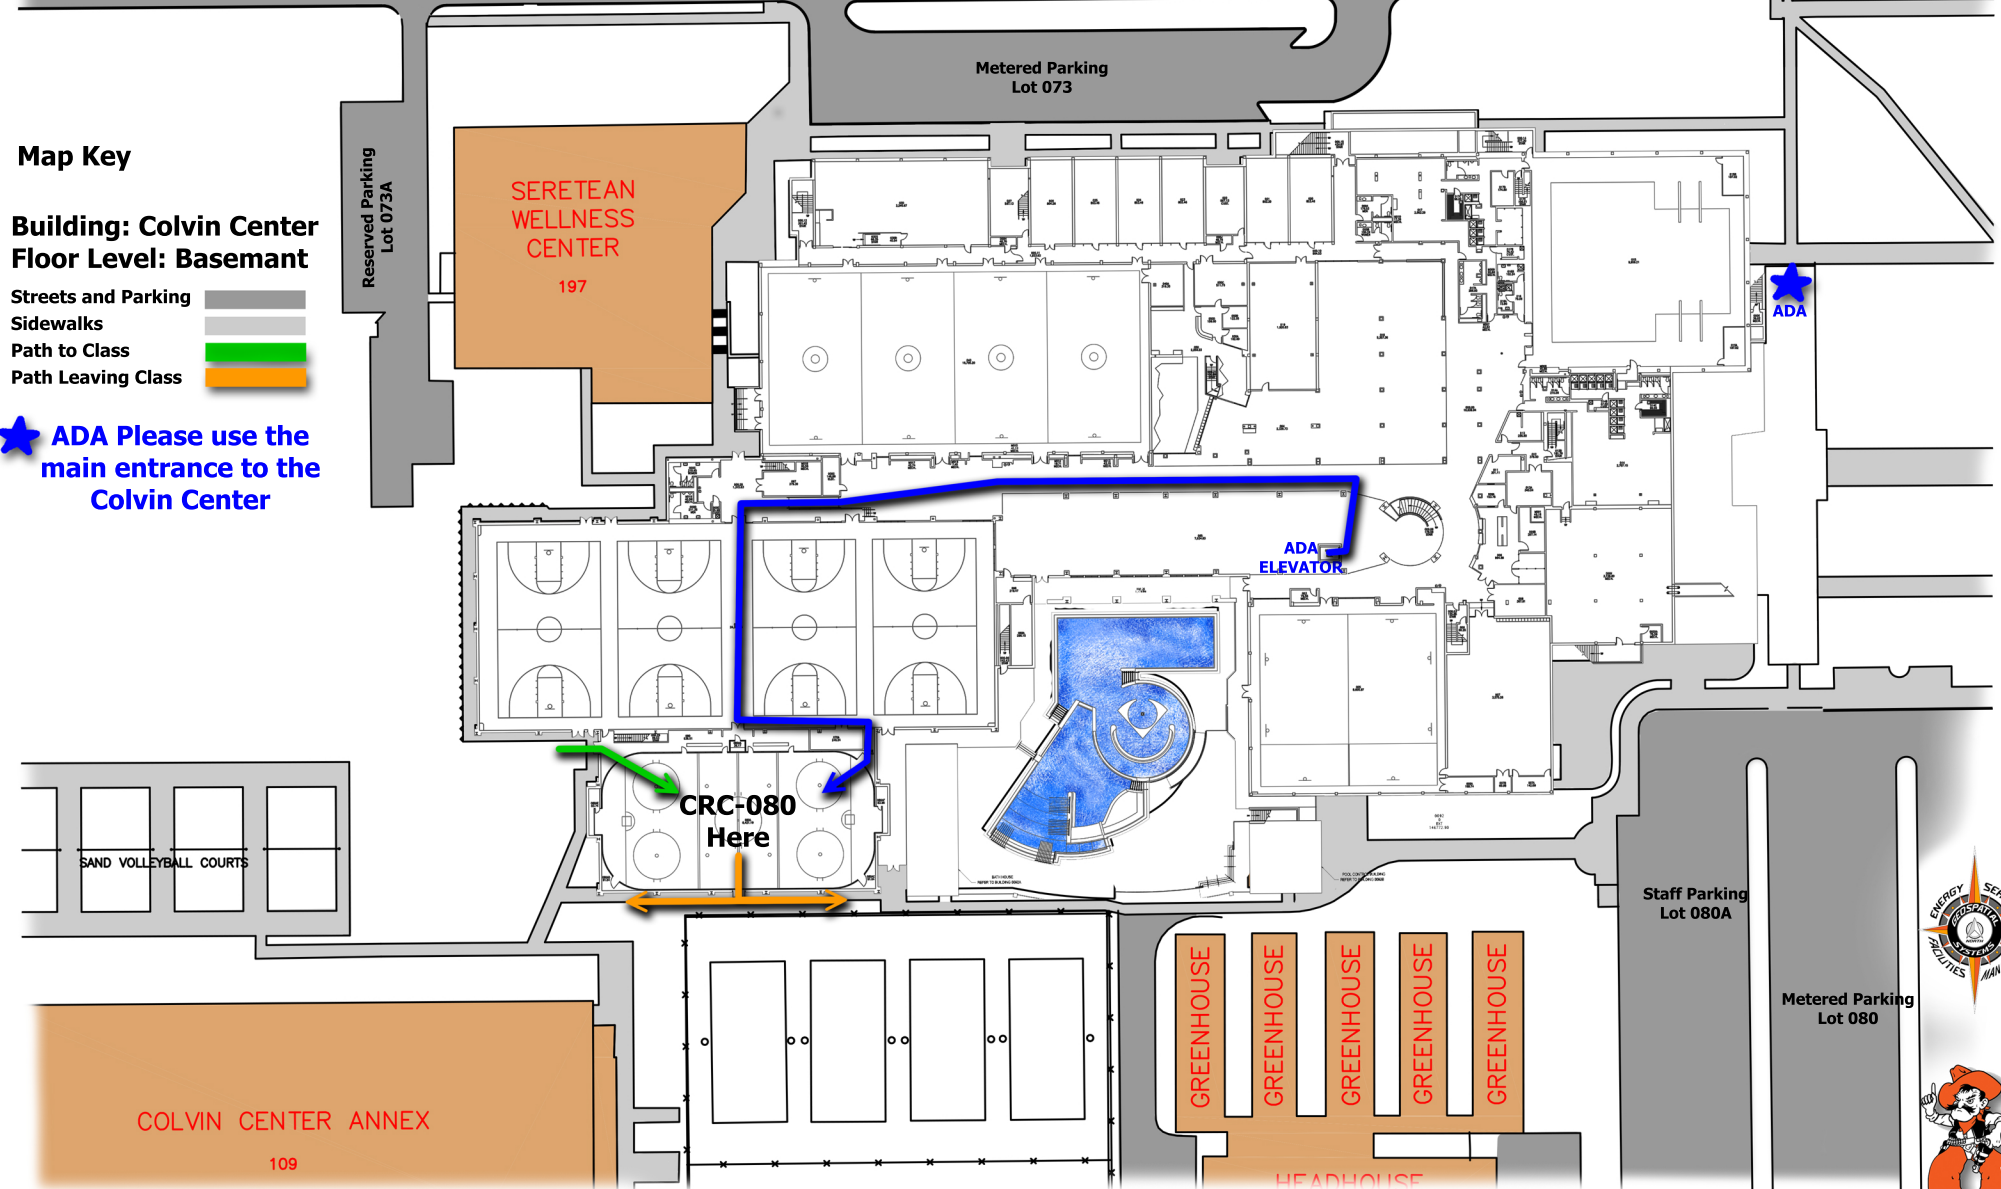

Colvin Center 080 Class Location

Resident Parking
Lot 074

Staff Parking
Lot 074A

Hall of Fame Rd.

Metered Parking
Lot 073

Map Key

Building: Colvin Center
Floor Level: Basemant

- Streets and Parking
- Sidewalks
- Path to Class
- Path Leaving Class

ADA Please use the main entrance to the Colvin Center

NORTH