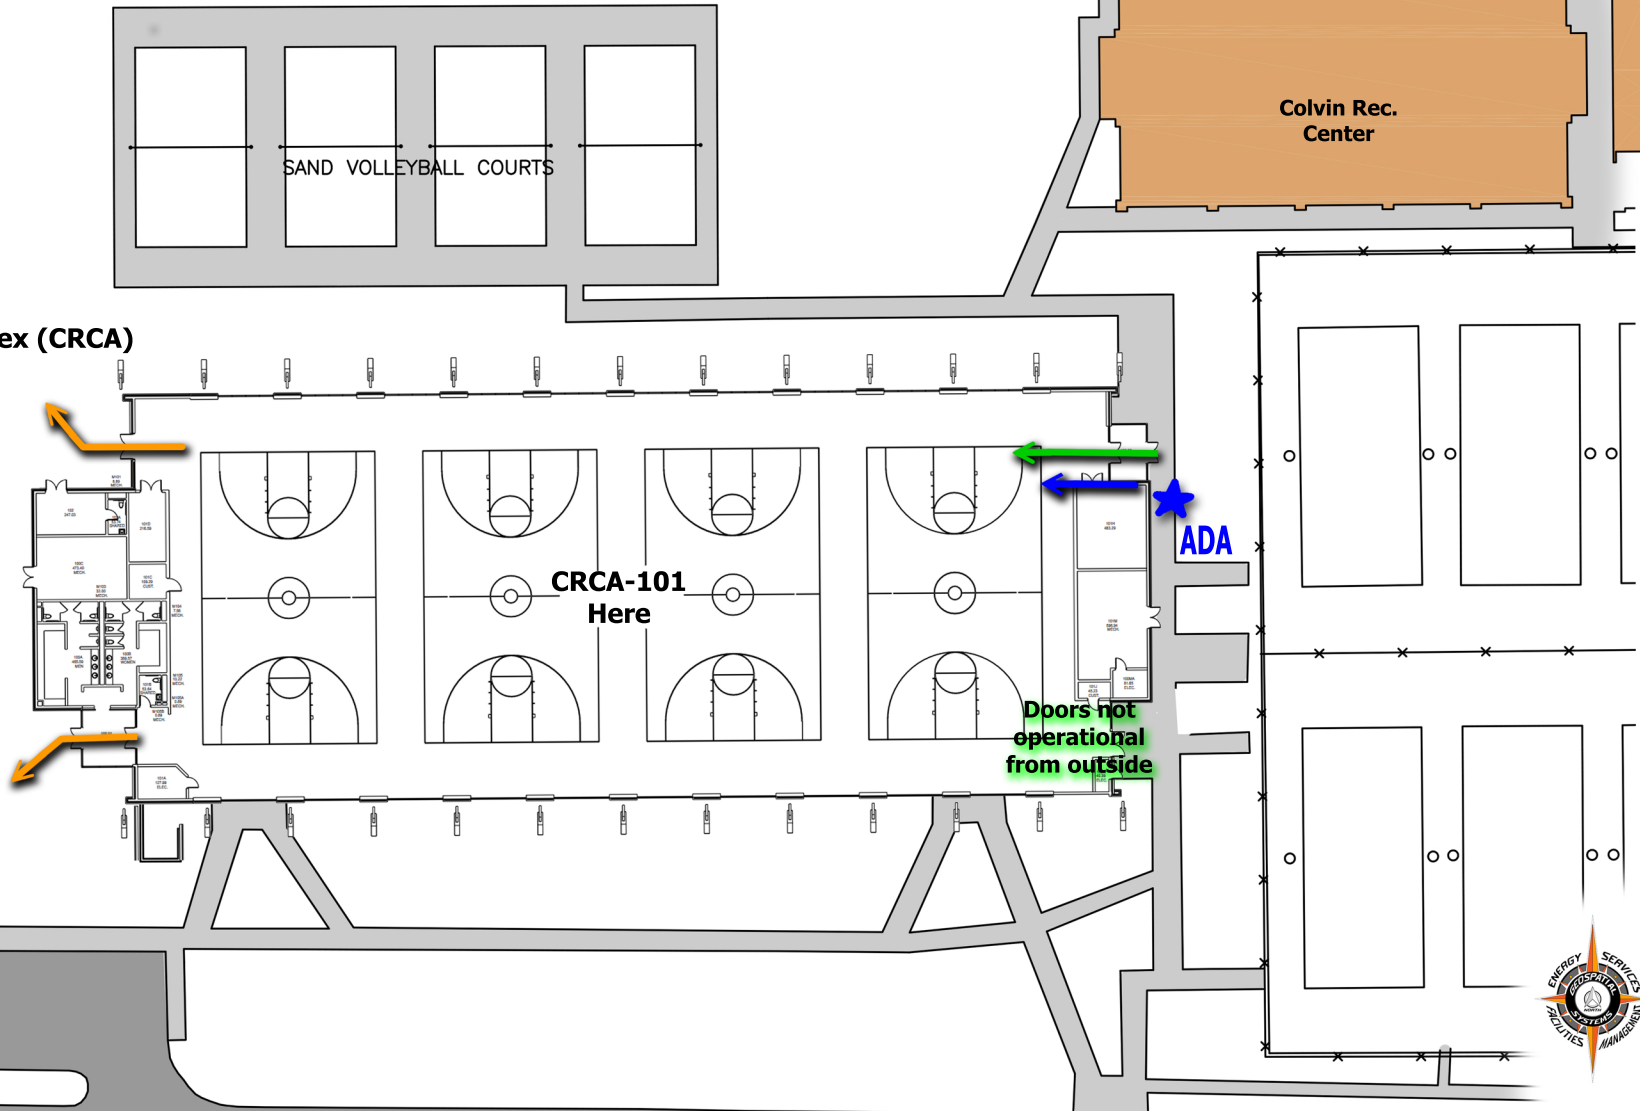

Colvin Recreation Center Annex (CRCA) 101 Class Location

Map Key

Building: Colvin Center Annex (CRCA)
Floor Level: 1st Floor

- Streets and Parking 
- Sidewalks 
- Path to Class 
- Path Leaving Class 

 **ADA Please use the entrance shown**

Overflow Parking Lot 082

Farm Road

NORTH